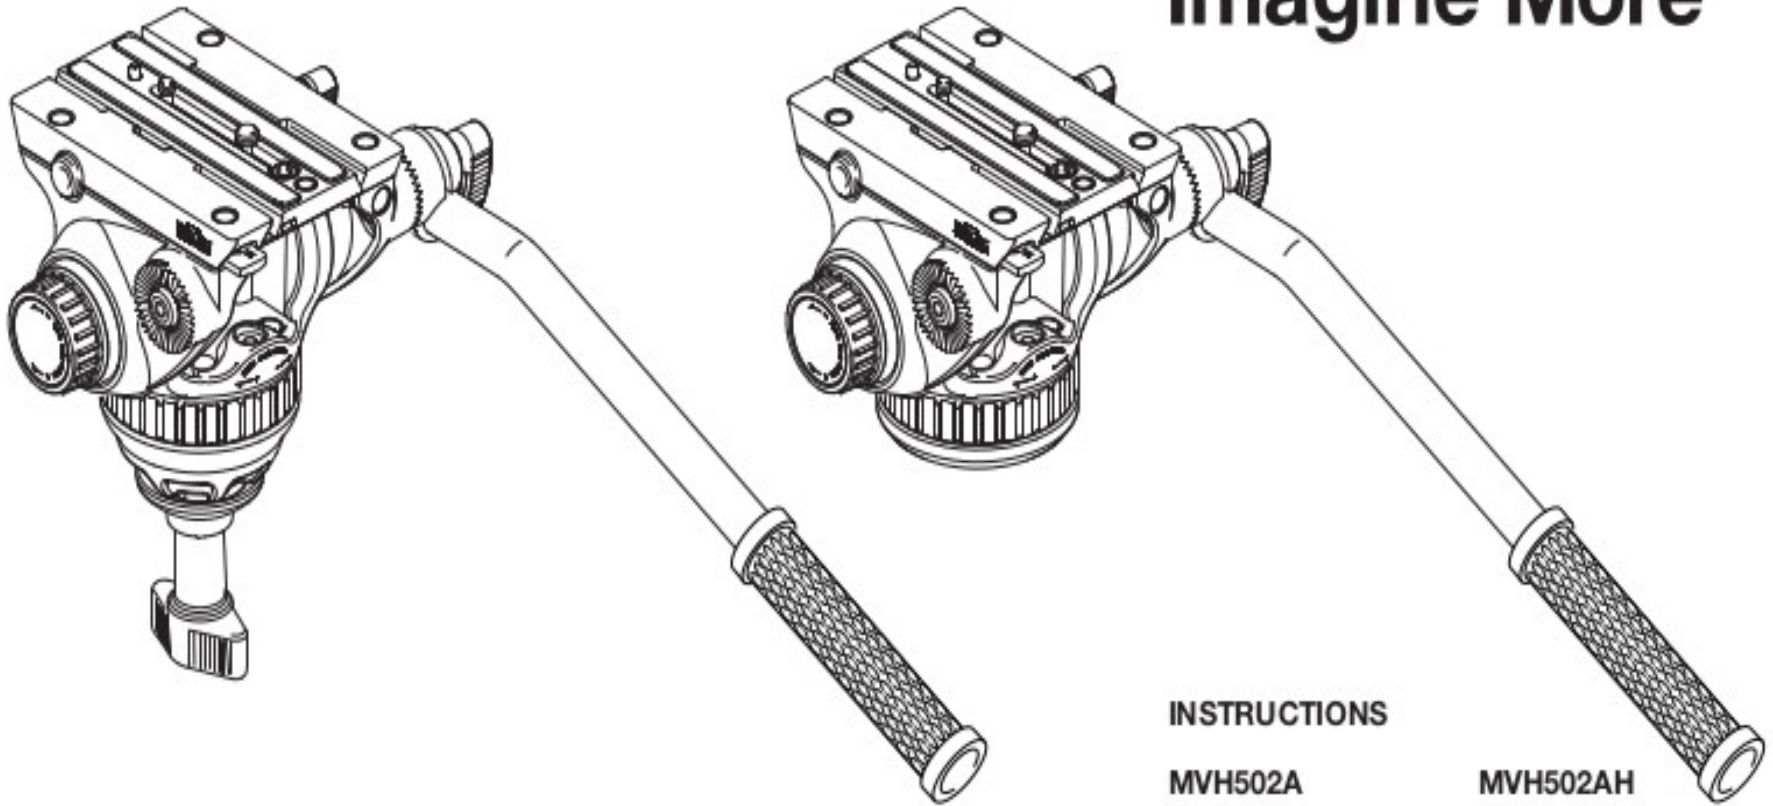

Manfrotto

Imagine More

INSTRUCTIONS

MVH502A

15 cm
5.9"

1,8 kg
4 lbs

4 kg
8.8 lbs

MVH502AH

13 cm
5.1"

1,6 kg
3.6 lbs

4 kg
8.8 lbs